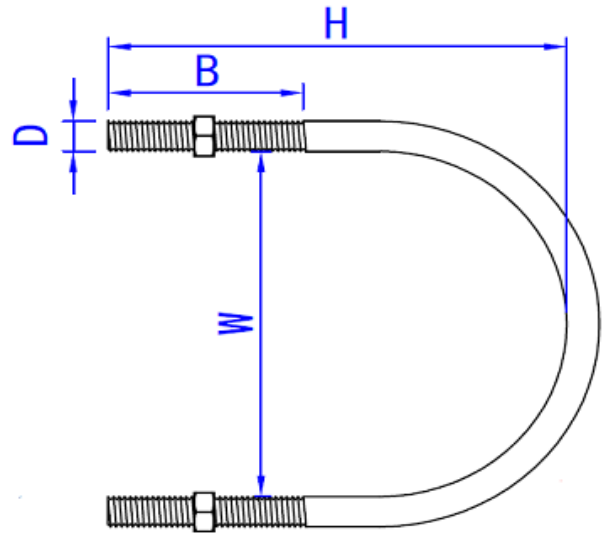

# GALVANIZED IRON U BOLTS (3/8")

DIMENSIONS

SKU	H (mm)	B(mm)	D(inch)	W(mm)
GIUB381	59 ± 1.0	36 ± 1	3/8"	36 ± 1
GIUB38114	63 ± 1.5	36 ± 2	3/8"	45 ± 1
GIUB38112	76 ± 1.5	36 ± 2	3/8"	51 ± 1
GIUB382	88 ± 1.5	40 ± 2	3/8"	64 ± 2
GIUB38212	105 ± 2.5	47 ± 2	3/8"	75 ± 2
GIUB383	121 ± 2.0	55 ± 2	3/8"	95 ± 2
GIUB383L	150 ± 1.5	80 ± 2	3/8"	105 ± 2
GIUB384	141 ± 2.0	68 ± 2	3/8"	115 ± 2
GIUB384L	156 ± 1.5	90 ± 2	3/8"	115 ± 2
GIUB385	160 ± 2.0	68 ± 2	3/8"	144 ± 2
GIUB386	200 ± 2.5	60 ± 2	3/8"	169 ± 2
GIUB388	250 ± 2.5	60 ± 2	3/8"	220 ± 2
GIUB3810	322 ± 3.0	100 ± 2	3/8"	273 ± 2

# GALVANIZED IRON U BOLTS(1/2")

## DIMENSIONS

SKU	H (mm)	B(mm)	D(inch)	W(mm)
GIUB12212	112 ± 1.0	50 ± 2	1/2"	78 ± 2
GIUB123	119 ± 1.0	60 ± 2	1/2"	92 ± 2
GIUB123L	154 ± 1.5	62 ± 2	1/2"	97 ± 2
GIUB124	155 ± 2.0	70 ± 2	1/2"	122 ± 2
GIUB124L	172 ± 1.5	90 ± 2	1/2"	117 ± 2
GIUB125	172 ± 2.0	70 ± 2	1/2"	145 ± 2
GIUB125L	238 ± 2.0	90 ± 2	1/2"	133 ± 2
GIUB126	205 ± 2.5	70 ± 2	1/2"	172 ± 2
GIUB126L	229 ± 2.0	90 ± 2	1/2"	172 ± 2
GIUB128	252 ± 4.0	118 ± 2	1/2"	227 ± 2
GIUB1210	319 ± 4.0	102 ± 2	1/2"	274 ± 2
GIUB1212	369 ± 4.0	132 ± 2	1/2"	314 ± 2

# GALVANIZED IRON U BOLTS(5/8")

**DIMENSIONS**

SKU	H (mm)	B(mm)	D(inch)	W(mm)
GIUB584	153 ± 2	70 ± 2	5/8"	117 ± 2
GIUB585	168 ± 3	70 ± 2	5/8"	139 ± 2
GIUB586	209 ± 3	70 ± 2	5/8"	169 ± 2
GIUB588	259 ± 3	100 ± 2	5/8"	222 ± 2
GIUB5810	343 ± 4	115 ± 2	5/8"	298 ± 2
GIUB5812	358 ± 4	120 ± 2	5/8"	335 ± 2