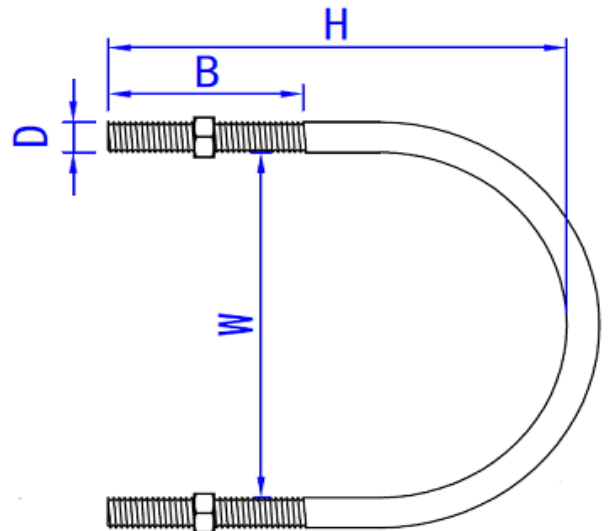

# GALVANIZED IRON U BOLTS (3/8")

DIMENSIONS

SKU	H (mm)	B(mm)	D(inch)	W(mm)
GIUB381	59 ± 1.0	36 ± 1	3/8"	36 ± 1
GIUB38114	63 ± 1.5	36 ± 2	3/8"	45 ± 1
GIUB38112	76 ± 1.5	36 ± 2	3/8"	51 ± 1
GIUB382	88 ± 1.5	40 ± 2	3/8"	64 ± 2
GIUB38212	105 ± 2.5	47 ± 2	3/8"	75 ± 2
GIUB383	121 ± 2.0	55 ± 2	3/8"	95 ± 2
GIUB383L	150 ± 1.5	80 ± 2	3/8"	105 ± 2
GIUB384	141 ± 2.0	68 ± 2	3/8"	115 ± 2
GIUB384L	156 ± 1.5	90 ± 2	3/8"	115 ± 2
GIUB385	160 ± 2.0	68 ± 2	3/8"	144 ± 2
GIUB386	200 ± 2.5	60 ± 2	3/8"	169 ± 2
GIUB388	250 ± 2.5	60 ± 2	3/8"	220 ± 2
GIUB3810	322 ± 3.0	100 ± 2	3/8"	273 ± 2

# GALVANIZED IRON U BOLTS(1/2")

## DIMENSIONS

SKU	H (mm)	B(mm)	D(inch)	W(mm)
GIUB12212	112 ± 1.0	50 ± 2	1/2"	78 ± 2
GIUB123	119 ± 1.0	60 ± 2	1/2"	92 ± 2
GIUB123L	154 ± 1.5	62 ± 2	1/2"	97 ± 2
GIUB124	155 ± 2.0	70 ± 2	1/2"	122 ± 2
GIUB124L	172 ± 1.5	90 ± 2	1/2"	117 ± 2
GIUB125	172 ± 2.0	70 ± 2	1/2"	145 ± 2
GIUB125L	238 ± 2.0	90 ± 2	1/2"	133 ± 2
GIUB126	205 ± 2.5	70 ± 2	1/2"	172 ± 2
GIUB126L	229 ± 2.0	90 ± 2	1/2"	172 ± 2
GIUB128	252 ± 4.0	118 ± 2	1/2"	227 ± 2
GIUB1210	319 ± 4.0	102 ± 2	1/2"	274 ± 2
GIUB1212	369 ± 4.0	132 ± 2	1/2"	314 ± 2

# GALVANIZED IRON U BOLTS(5/8")

**DIMENSIONS**

SKU	H (mm)	B(mm)	D(inch)	W(mm)
GIUB584	153 ± 2	70 ± 2	5/8"	117 ± 2
GIUB585	168 ± 3	70 ± 2	5/8"	139 ± 2
GIUB586	209 ± 3	70 ± 2	5/8"	169 ± 2
GIUB588	259 ± 3	100 ± 2	5/8"	222 ± 2
GIUB5810	343 ± 4	115 ± 2	5/8"	298 ± 2
GIUB5812	358 ± 4	120 ± 2	5/8"	335 ± 2