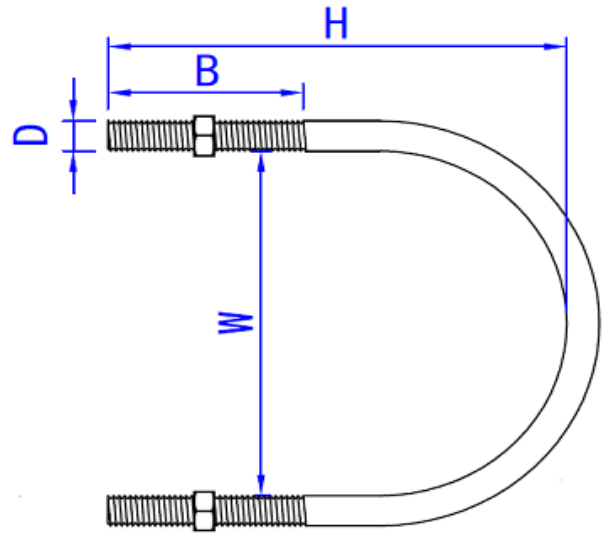

# GALVANIZED IRON U BOLTS (3/8")

DIMENSIONS

SKU	H (mm)	B(mm)	D(inch)	W(mm)
GIUB381	59 ± 1.0	36 ± 1	3/8"	36 ± 1
GIUB38114	63 ± 1.5	36 ± 2	3/8"	45 ± 1
GIUB38112	76 ± 1.5	36 ± 2	3/8"	51 ± 1
GIUB382	88 ± 1.5	40 ± 2	3/8"	64 ± 2
GIUB38212	105 ± 2.5	47 ± 2	3/8"	75 ± 2
GIUB383	121 ± 2.0	55 ± 2	3/8"	95 ± 2
GIUB383L	150 ± 1.5	80 ± 2	3/8"	105 ± 2
GIUB384	141 ± 2.0	68 ± 2	3/8"	115 ± 2
GIUB384L	156 ± 1.5	90 ± 2	3/8"	115 ± 2
GIUB385	160 ± 2.0	68 ± 2	3/8"	144 ± 2
GIUB386	200 ± 2.5	60 ± 2	3/8"	169 ± 2
GIUB388	250 ± 2.5	60 ± 2	3/8"	220 ± 2
GIUB3810	322 ± 3.0	100 ± 2	3/8"	273 ± 2

# GALVANIZED IRON U BOLTS(1/2")

## DIMENSIONS

SKU	H (mm)	B(mm)	D(inch)	W(mm)
GIUB12212	112 ± 1.0	50 ± 2	1/2"	78 ± 2
GIUB123	119 ± 1.0	60 ± 2	1/2"	92 ± 2
GIUB123L	154 ± 1.5	62 ± 2	1/2"	97 ± 2
GIUB124	155 ± 2.0	70 ± 2	1/2"	122 ± 2
GIUB124L	172 ± 1.5	90 ± 2	1/2"	117 ± 2
GIUB125	172 ± 2.0	70 ± 2	1/2"	145 ± 2
GIUB125L	238 ± 2.0	90 ± 2	1/2"	133 ± 2
GIUB126	205 ± 2.5	70 ± 2	1/2"	172 ± 2
GIUB126L	229 ± 2.0	90 ± 2	1/2"	172 ± 2
GIUB128	252 ± 4.0	118 ± 2	1/2"	227 ± 2
GIUB1210	319 ± 4.0	102 ± 2	1/2"	274 ± 2
GIUB1212	369 ± 4.0	132 ± 2	1/2"	314 ± 2

# GALVANIZED IRON U BOLTS(5/8")

**DIMENSIONS**

SKU	H (mm)	B(mm)	D(inch)	W(mm)
GIUB584	153 ± 2	70 ± 2	5/8"	117 ± 2
GIUB585	168 ± 3	70 ± 2	5/8"	139 ± 2
GIUB586	209 ± 3	70 ± 2	5/8"	169 ± 2
GIUB588	259 ± 3	100 ± 2	5/8"	222 ± 2
GIUB5810	343 ± 4	115 ± 2	5/8"	298 ± 2
GIUB5812	358 ± 4	120 ± 2	5/8"	335 ± 2